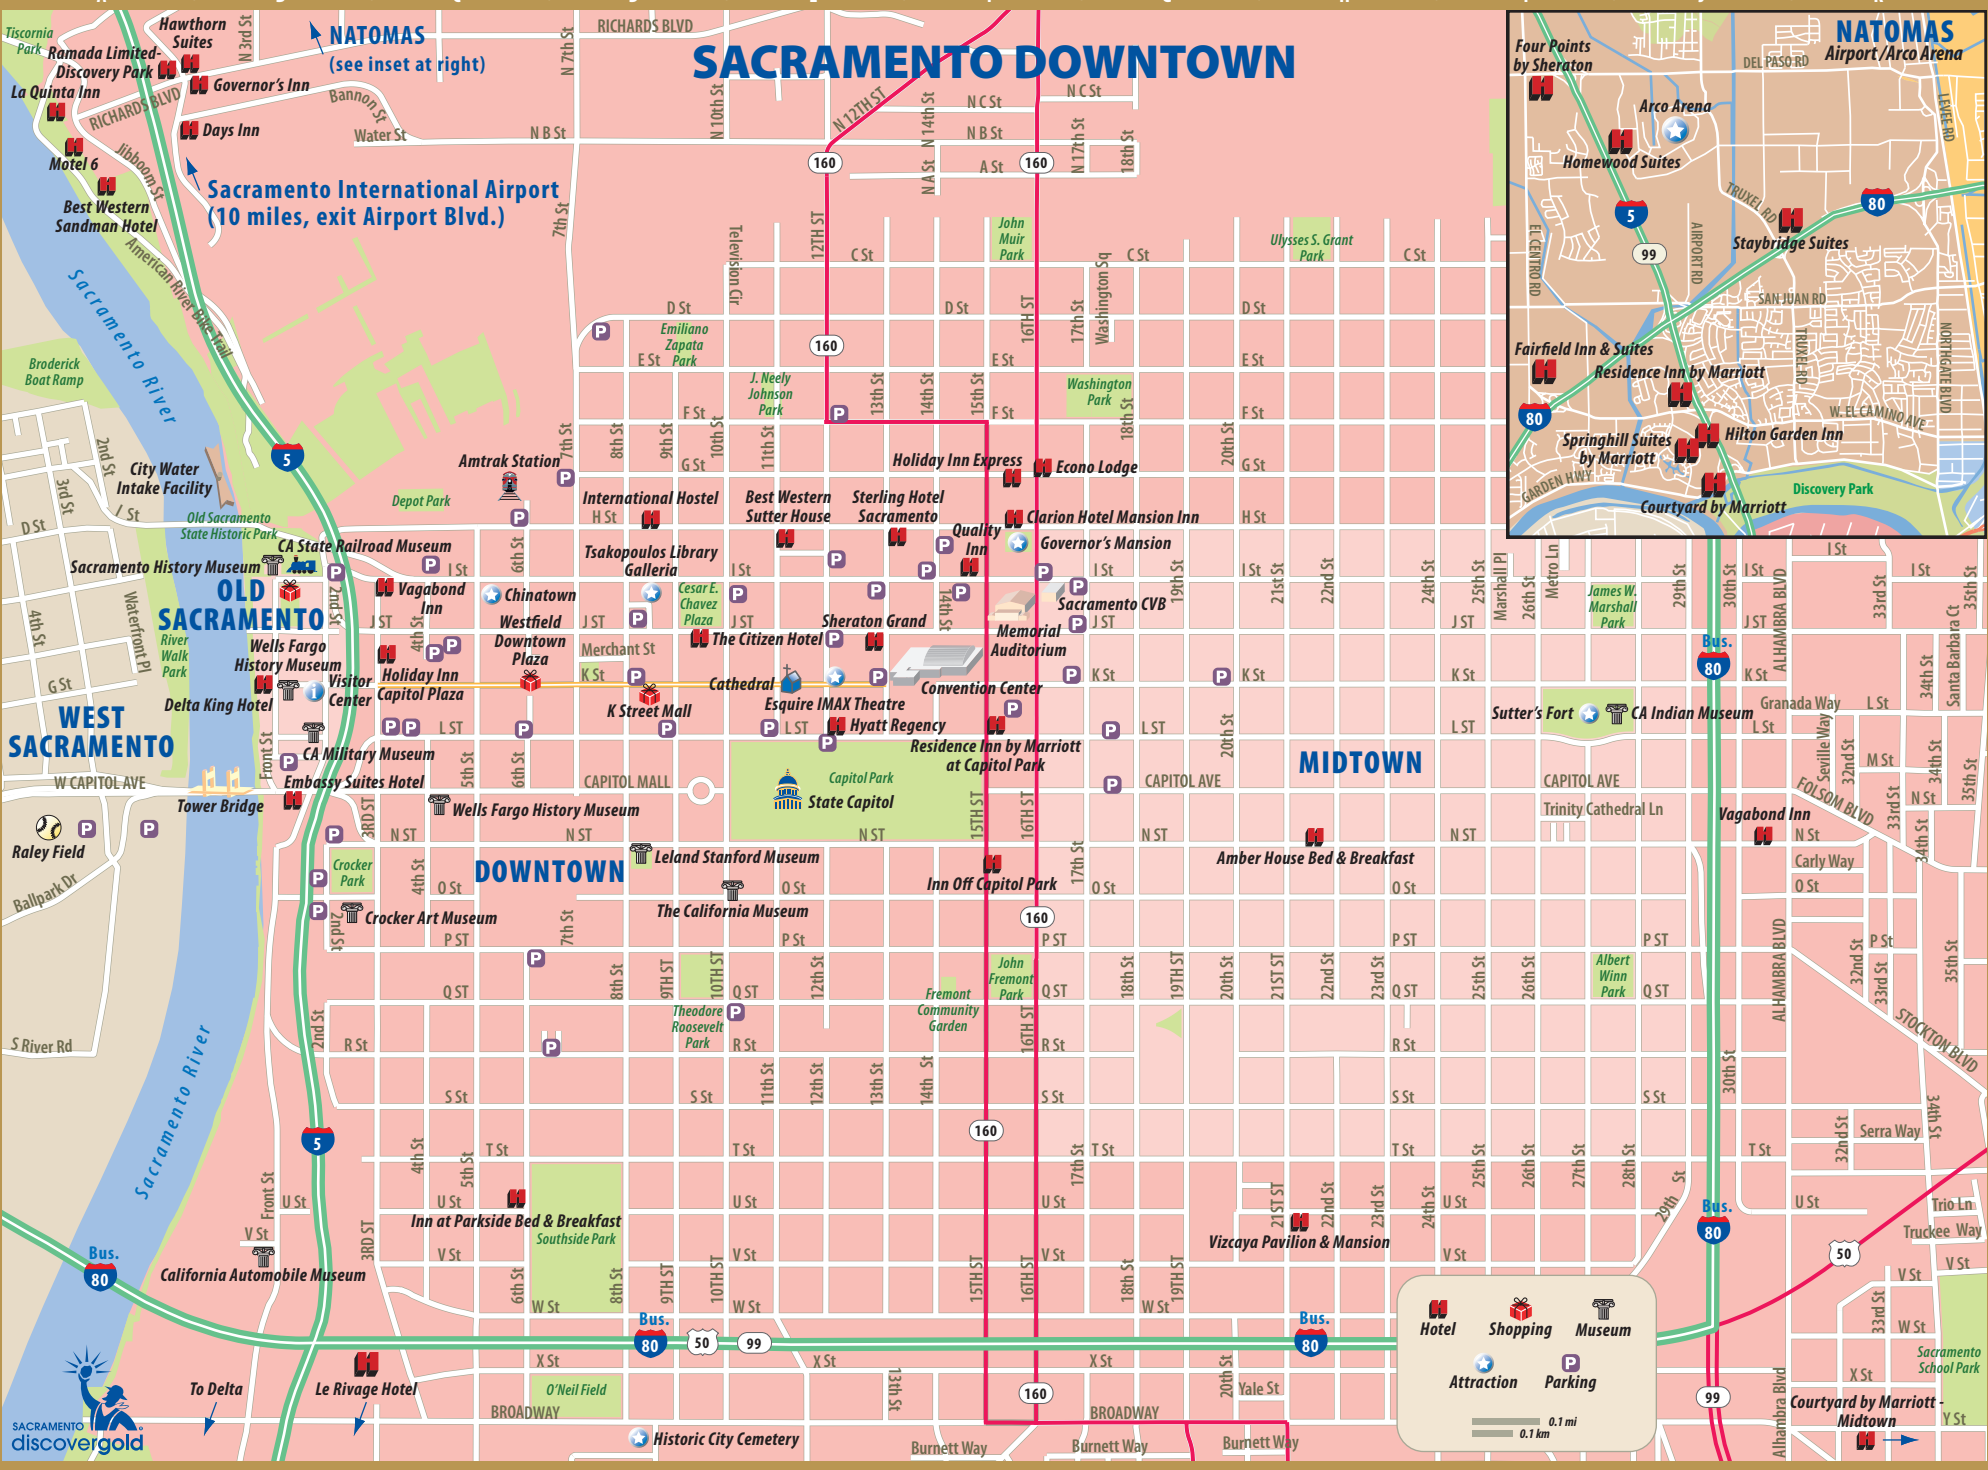

SACRAMENTO DOWNTOWN

NATOMAS
(see inset at right)

Sacramento International Airport
(10 miles, exit Airport Blvd.)

Legend

- Hotel
- Shopping
- Museum
- Attraction
- Parking

0.1 mi
0.1 km